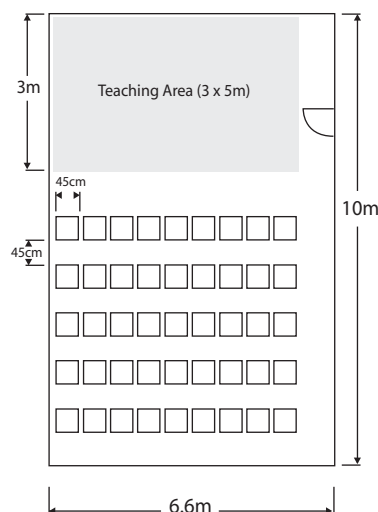

### Seating Capacity

Seating for outdoor classroom based on standard 18" locking primary school chairs with a 3m x 5m teaching area.

▲ **Apex 10m Play Area Canopy / Outdoor Classroom**

- Length: 10m
- Width: 6m
- Height: 3.4m
- Capacity: 45 Children seated / 25 playing
- Colour: Yellow Green (RAL 6018)
- Cladding: 16mm tripple wall polycarbonate
- Finish: Powder coated
- Fixing: Tarmac subfixed - concrete pockets
- Frame: Welded frame - carbon steel